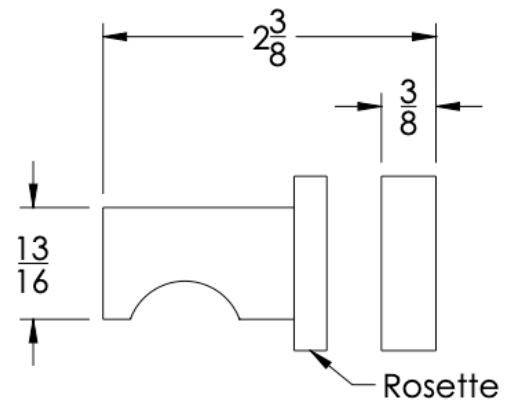

neelnox

LET
THERE
BE **DESIGN.**

FEATURES

- Premium 304 Grade Stainless Steel
- Solid Mount Construction
- Concealed Installation Hardware
- Solid End Cap provided for side opposite to the door for a seamless look

Single Knob shown
with a Medium Rosette

No Rosette Medium Rosette Large Rosette
(Dia 1 1/4") (Dia 1 1/2")

COLLECTION CELLO

SINGLE KNOB

Model	Product	Finishes Available
CEL-KNS <u>XX-XX</u>	Single Knob	Multiple finishes available. Over 23 finishes to choose from.

No Rosette	Medium Rosette (Dia 1 1/4")	Large Rosette (Dia 1 1/2")
CEL-KNS-NR	CEL-KNS-MR	CEL-KNS-LR

FRONT

SIDE

TOP

No Rosette Medium Rosette Large Rosette
(Dia 1 1/4") (Dia 1 1/2")

Installation Notes: Center to center hole drilling dimension are same as mentioned in column. Diameter of glass hole for installation is 1/2".