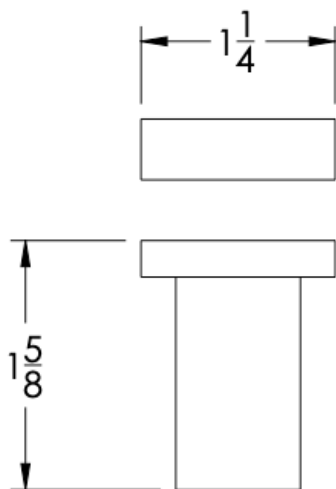

No Rosette	Medium Rosette (Dia 1 1/4")	Large Rosette (Dia 1 1/2")
CEL-KNS-NR	CEL-KNS-MR	CEL-KNS-LR

FRONT

SIDE

TOP

No Rosette Medium Rosette Large Rosette
(Dia 1 1/4") (Dia 1 1/2")

Installation Notes: Center to center hole drilling dimension are same as mentioned in column. Diameter of glass hole for installation is 1/2".

Standard hardware supplied can accommodate glass thicknesses 1/4" to 1/2". Please contact us for custom hardware in case glass thickness exceeds 1/2".

Dimensions in inches

NOTE: Dimensions subject to change without notice.