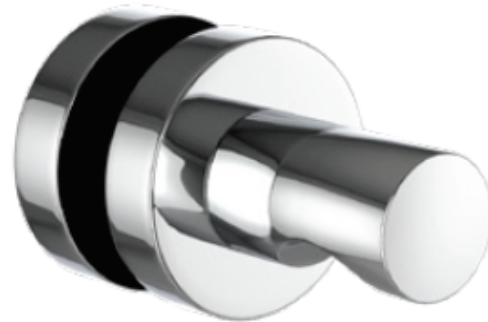

neelnox

LET
THERE
BE **DESIGN.**

FEATURES

- Premium 304 Grade Stainless Steel
- Solid Mount Construction
- Concealed Installation Hardware
- Solid End Cap provided for side opposite to the door for a seamless look

Single Knob shown
with a Medium Rosette

No Rosette Medium Rosette Large Rosette
(Dia 1 1/4") (Dia 1 1/2")

COLLECTION CELLO

SINGLE KNOB

Model	Product	Finishes Available
CEL-KNS <u>XX-XX</u>	Single Knob	Multiple finishes available. Over 23 finishes to choose from.

No Rosette	Medium Rosette (Dia 1 1/4")	Large Rosette (Dia 1 1/2")
CEL-KNS-NR	CEL-KNS-MR	CEL-KNS-LR

FRONT

SIDE

TOP

No Rosette Medium Rosette Large Rosette
(Dia 1 1/4") (Dia 1 1/2")

Installation Notes: Center to center hole drilling dimension are same as mentioned in column. Diameter of glass hole for installation is 1/2".