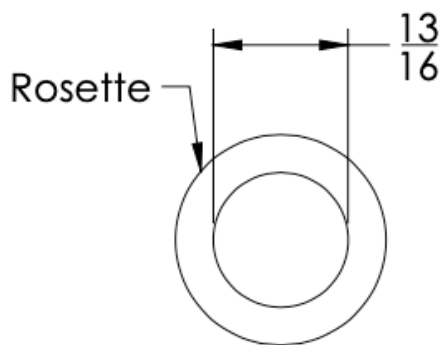

neelnox

LET
THERE
BE **DESIGN.**

FEATURES

- Premium 304 Grade Stainless Steel
- Solid Mount Construction
- Concealed Installation Hardware
- Solid End Cap provided for side opposite to the door for a seamless look

Single Knob shown
with a Medium Rosette

No Rosette Medium Rosette Large Rosette
(Dia 1 1/4") (Dia 1 1/2")

COLLECTION CELLO

SINGLE KNOB

Model	Product	Finishes Available
CEL-KNS <u>XX-XX</u>	Single Knob	Multiple finishes available. Over 23 finishes to choose from.

No Rosette	Medium Rosette (Dia 1 1/4")	Large Rosette (Dia 1 1/2")
CEL-KNS-NR	CEL-KNS-MR	CEL-KNS-LR

FRONT

SIDE

TOP

No Rosette Medium Rosette Large Rosette
(Dia 1 1/4") (Dia 1 1/2")

Installation Notes: Center to center hole drilling dimension are same as mentioned in column. Diameter of glass hole for installation is 1/2".